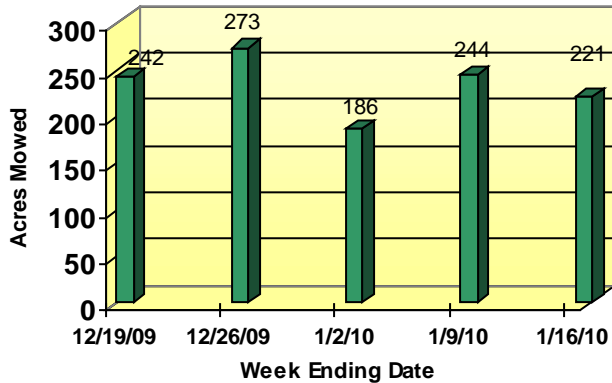

### Week Ending January 16, 2010

**Grass Cutting Trends**

**Tree Work Orders Handled**

**Please Note:**

- We remain facility challenged. Because of the slow progress of the repair of Parkways' Gentilly Facilities, Grounds Maintenance is still operating out of the small Algiers Substation. This continues to pose logistical, productivity and security problems. Greenhouse continues to struggle with no power and no watering system.
- Armstrong Park is closed due to construction and we are NOT taking requests for rentals.
- Wedding photos were taken in Jackson Square on January 13<sup>th</sup>.
- Joe Brown Park is under construction and can not be rented for any events until further notice.
- Parkways' crew (4 man hours) removed signs from the neutral grounds citywide.
- Freezing temperatures caused severe damage to banana trees in Jackson Square. The damaged foliage was removed by Parkways' crews.
- Grounds Maintenance crews trimmed 53 trees along the West Bend Parkway corridor in Algiers.
- Grounds Maintenance crews prepare for a site visit to St. Bernard Recreation Center by Vice-President Joe Biden.
- Crews cleared the fence lines at Brechtel Park along Tullis Drive and removed the gingers on Bamboo Road.
- 292 man hours were lost due to rain, sick or annual leave and leave without pay.
- Grounds Maintenance crews are focusing on winter work items (trimming shrubs, invasive trees and weed removal, clearing sight hazards, etc.) as opposed to normal grass cutting.
- Note the increase in Tree Work Orders Handled: Parkways' Forestry Division trimmed 229 trees along the East Bank Mardi Gras parade routes.
- 35 tons of tree debris was generated and removed by Parkways' Forestry Division.