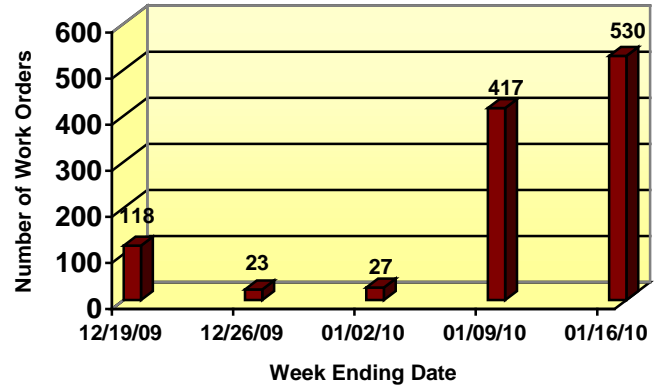

### Week Ending January 16, 2010

**Grass Cutting Trends**

**Tree Work Orders Handled**

**Please Note:**

- We remain facility challenged. Because of the slow progress of the repair of Parkways' Gentilly Facilities, Grounds Maintenance is still operating out of the small Algiers Substation. This continues to pose logistical, productivity and security problems. Greenhouse continues to struggle with no power and no watering system.
- Armstrong Park is closed due to construction and we are NOT taking requests for rentals.
- Wedding photos were taken in Jackson Square on January 13<sup>th</sup>.
- Joe Brown Park is under construction and can not be rented for any events until further notice.
- Parkways' crew (4 man hours) removed signs from the neutral grounds citywide.
- Freezing temperatures caused severe damage to banana trees in Jackson Square. The damaged foliage was removed by Parkways' crews.
- Grounds Maintenance crews trimmed 53 trees along the West Bend Parkway corridor in Algiers.
- Grounds Maintenance crews prepare for a site visit to St. Bernard Recreation Center by Vice-President Joe Biden.
- Crews cleared the fence lines at Brechtel Park along Tullis Drive and removed the gingers on Bamboo Road.
- 292 man hours were lost due to rain, sick or annual leave and leave without pay.
- Grounds Maintenance crews are focusing on winter work items (trimming shrubs, invasive trees and weed removal, clearing sight hazards, etc.) as opposed to normal grass cutting.
- Note the increase in Tree Work Orders Handled: Parkways' Forestry Division trimmed 229 trees along the East Bank Mardi Gras parade routes.
- 35 tons of tree debris was generated and removed by Parkways' Forestry Division.